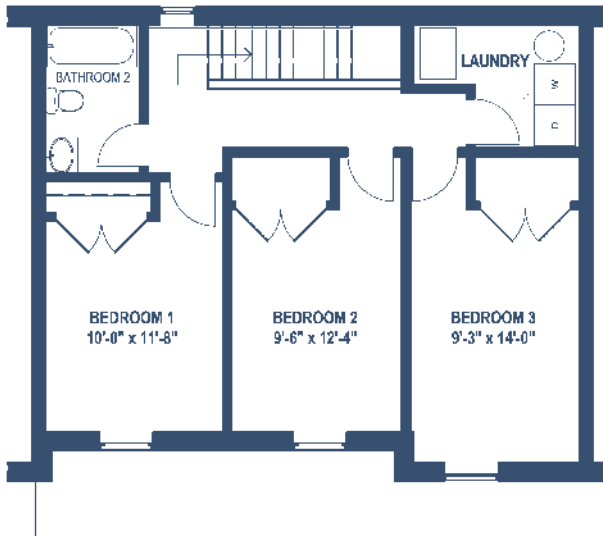

# 2113 W. Randolph St. • Townhouse

1,116 Sq. Ft.  
3 Bedrooms, 1-1/2 Baths

Upper Floor

Lower Floor