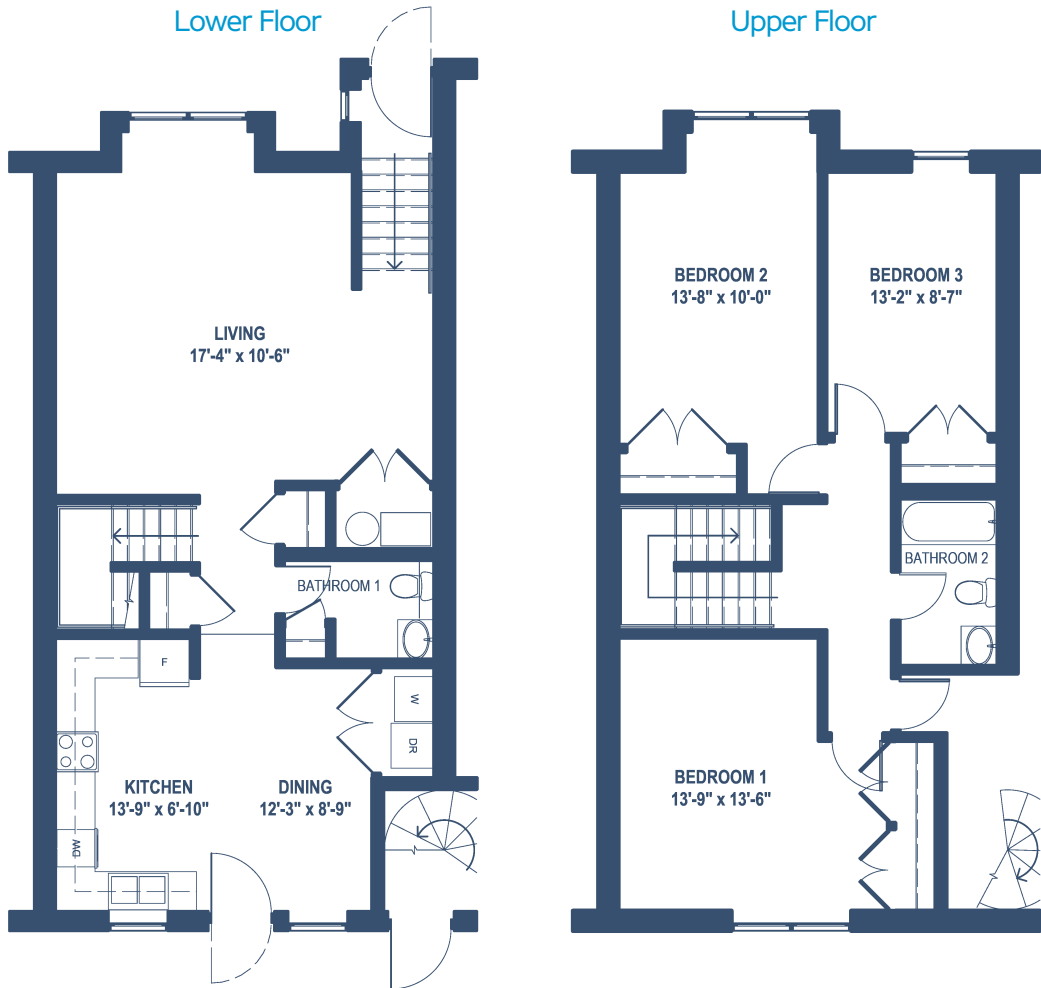

# 2146 W. Maypole Ave. Unit B • Townhouse

1,386 Sq. Ft.  
3 Bedrooms, 1-1/2 Baths

## Similar Units

2114 W. Maypole B	2115 W. Maypole B	2147 W. Maypole B
2116 W. Maypole B	2125 W. Maypole B	130 N. Hoyne B
2118 W. Maypole B	2129 W. Maypole B	132 N. Hoyne B
2142 W. Maypole B	2133 W. Maypole B	134 N. Hoyne B
2144 W. Maypole B	2137 W. Maypole B	
2113 W. Maypole B	2145 W. Maypole B	

*Westhaven Park*

The Near West Side's Great New Neighborhood

Dimensions and square footage are approximate and may be subject to change at any time.

# 2113 W. Randolph St. • Townhouse

1,116 Sq. Ft.  
3 Bedrooms, 1-1/2 Baths

Upper Floor

Lower Floor