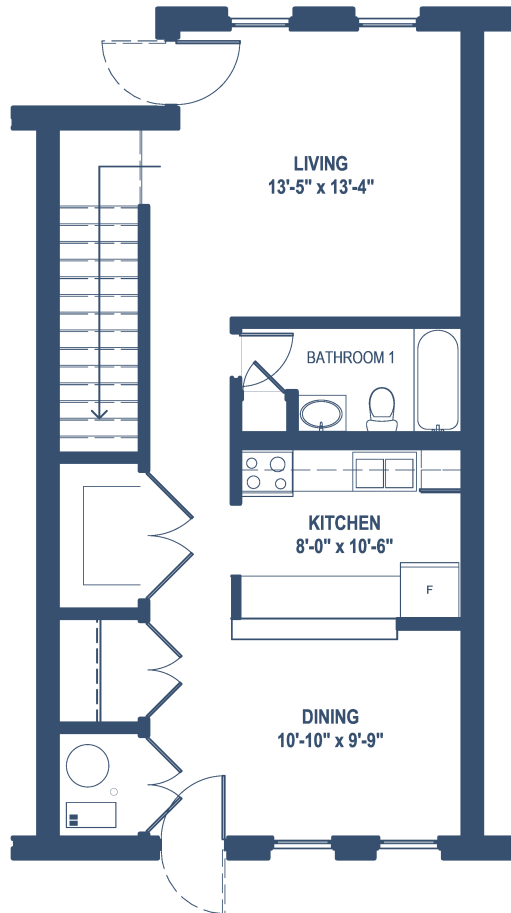

131 N. Hoyne Ave. Unit B • Townhouse

1,396 Sq. Ft.
2 Bedrooms, 2 Baths

Lower Floor

Upper Floor

Similar Units

129 N. Hoyne B
133 N. Hoyne B
135 N. Hoyne B
137 N. Hoyne B
139 N. Hoyne B

Westhaven Park

The Near West Side's Great New Neighborhood

Dimensions and square footage are approximate and may be subject to change at any time.