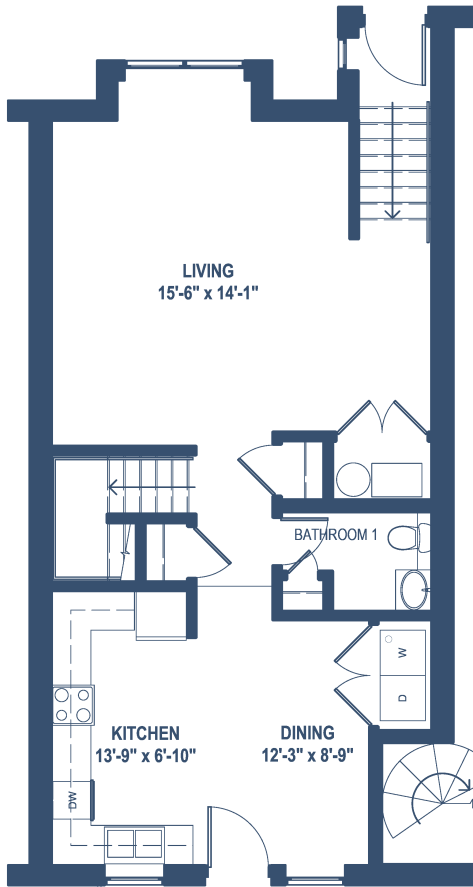

2016 W. Maypole Ave. Unit B • Townhouse

1,446 Sq. Ft.
2 Bedrooms, 1-1/2 Baths

Lower Floor

Upper Floor

Similar Units

2014 W. Maypole B	2028 W. Maypole B
2018 W. Maypole B	2030 W. Maypole B
2020 W. Maypole B	2032 W. Maypole B
2022 W. Maypole B	2034 W. Maypole B
2024 W. Maypole B	2036 W. Maypole B
2026 W. Maypole B	2040 W. Maypole B

Westhaven Park

The Near West Side's Great New Neighborhood

Dimensions and square footage are approximate and may be subject to change at any time.

117 N. Leavitt St. Unit B • Townhouse

1,387 Sq. Ft.
2 Bedrooms, 1-1/2 Baths

Lower Floor

Upper Floor

Similar Units

2117 W. Maypole B	2139 W. Maypole B	122 N. Hoyne B
2119 W. Maypole B	2141 W. Maypole B	115 N. Leavitt B
2121 W. Maypole B	2143 W. Maypole B	119 N. Leavitt B
2123 W. Maypole B	114 N. Hoyne B	121 N. Leavitt B
2127 W. Maypole B	116 N. Hoyne B	123 N. Leavitt B
2131 W. Maypole B	118 N. Hoyne B	
2135 W. Maypole B	120 N. Hoyne B	