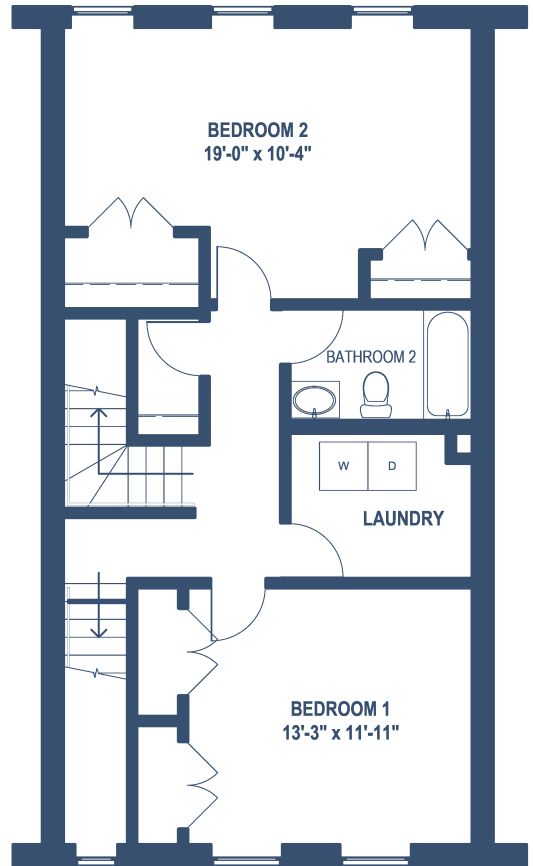

2016 W. Maypole Ave. Unit B • Townhouse

1,446 Sq. Ft.
2 Bedrooms, 1-1/2 Baths

Lower Floor

Upper Floor

Similar Units

2014 W. Maypole B	2028 W. Maypole B
2018 W. Maypole B	2030 W. Maypole B
2020 W. Maypole B	2032 W. Maypole B
2022 W. Maypole B	2034 W. Maypole B
2024 W. Maypole B	2036 W. Maypole B
2026 W. Maypole B	2040 W. Maypole B

Westhaven Park

The Near West Side's Great New Neighborhood

Dimensions and square footage are approximate and may be subject to change at any time.

117 N. Leavitt St. Unit B • Townhouse

1,387 Sq. Ft.
2 Bedrooms, 1-1/2 Baths

Lower Floor

Upper Floor

Similar Units

2117 W. Maypole B	2139 W. Maypole B	122 N. Hoyne B
2119 W. Maypole B	2141 W. Maypole B	115 N. Leavitt B
2121 W. Maypole B	2143 W. Maypole B	119 N. Leavitt B
2123 W. Maypole B	114 N. Hoyne B	121 N. Leavitt B
2127 W. Maypole B	116 N. Hoyne B	123 N. Leavitt B
2131 W. Maypole B	118 N. Hoyne B	
2135 W. Maypole B	120 N. Hoyne B	