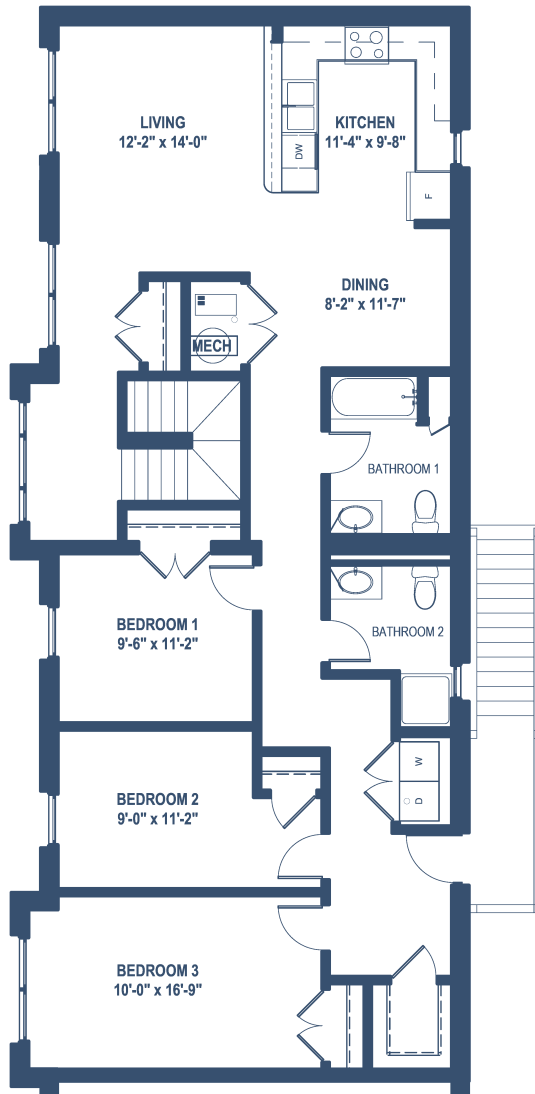

2111 W. Randolph St.

1,435 Sq. Ft.

3 Bedrooms, 1-3/4 Baths

Similar Units (standard)

2100 W. Randolph
2118 W. Randolph
2124 W. Randolph
2134 W. Randolph
2144 W. Randolph
2150 W. Randolph
2117 W. Randolph
2147 W. Randolph

Dimensions and square footage are approximate and may be subject to change at any time.

2157 W. Randolph St.

1,441 Sq. Ft.

3 Bedrooms, 1-3/4 Baths

Similar Units (standard)

2029 W. Randolph
2037 W. Randolph
2045 W. Randolph

2062 W. Randolph St.

1,357 Sq. Ft.

3 Bedrooms, 1-3/4 Baths

Similar Units

- 2022 W. Randolph
- 2030 W. Randolph
- 2038 W. Randolph
- 2046 W. Randolph

Westhaven Park

The Near West Side's Great New Neighborhood

Dimensions and square footage are approximate and may be subject to change at any time.