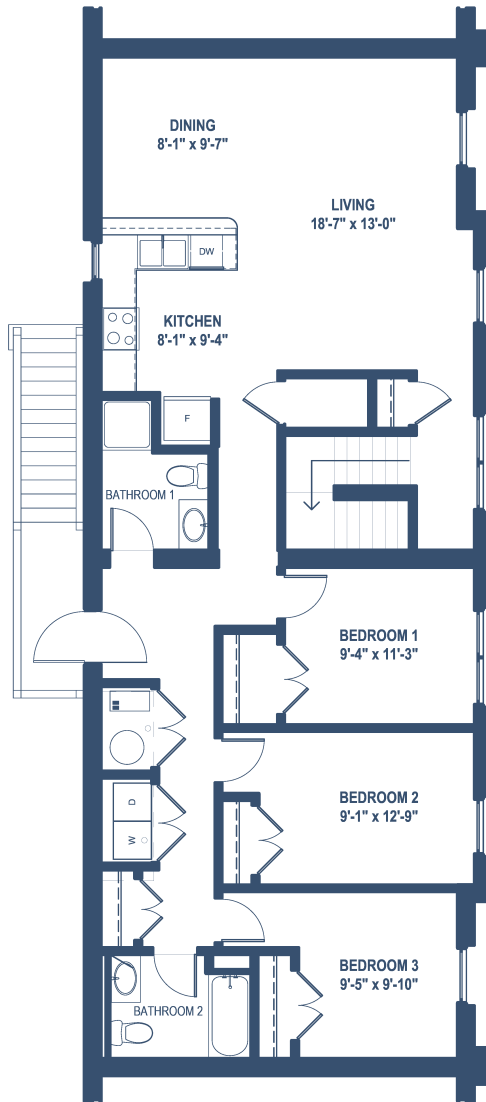

Dimensions and square footage are approximate and may be subject to change at any time.

2157 W. Randolph St.

1,441 Sq. Ft.

3 Bedrooms, 1-3/4 Baths

Similar Units (standard)

2029 W. Randolph
2037 W. Randolph
2045 W. Randolph

Similar Units (accessible)

2033 W. Randolph
2035 W. Randolph
2159 W. Randolph

Westhaven Park

The Near West Side's Great New Neighborhood

Dimensions and square footage are approximate and may be subject to change at any time.

2062 W. Randolph St.

1,357 Sq. Ft.

3 Bedrooms, 1-3/4 Baths

Similar Units

- 2022 W. Randolph
- 2030 W. Randolph
- 2038 W. Randolph
- 2046 W. Randolph

Westhaven Park

The Near West Side's Great New Neighborhood

Dimensions and square footage are approximate and may be subject to change at any time.