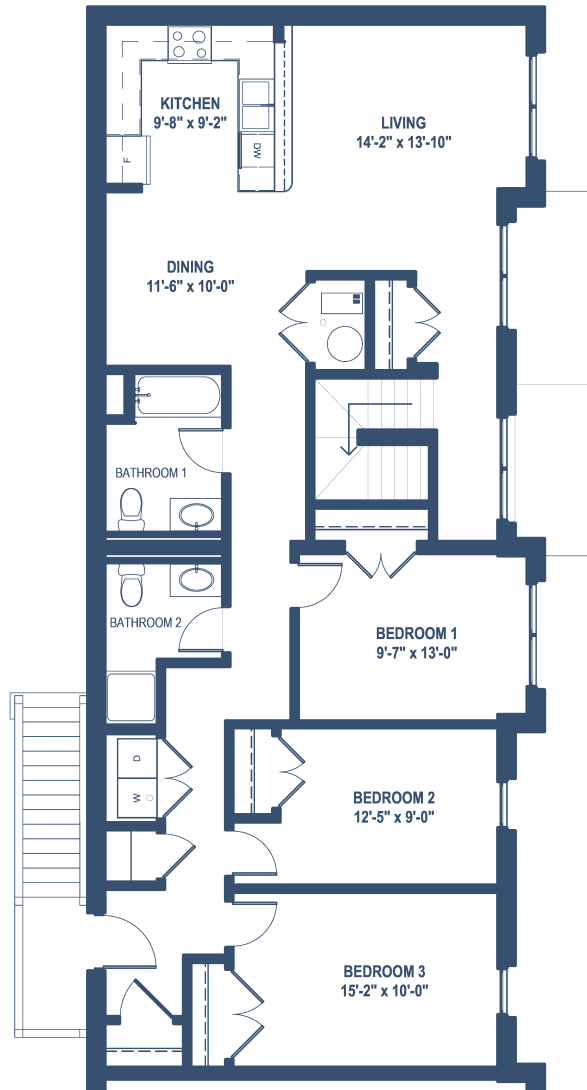

2111 W. Randolph St.

1,435 Sq. Ft.

3 Bedrooms, 1-3/4 Baths

Similar Units (standard)

2100 W. Randolph
2118 W. Randolph
2124 W. Randolph
2134 W. Randolph
2144 W. Randolph
2150 W. Randolph
2117 W. Randolph
2147 W. Randolph

Dimensions and square footage are approximate and may be subject to change at any time.

2157 W. Randolph St.

1,441 Sq. Ft.

3 Bedrooms, 1-3/4 Baths

Similar Units (standard)

2029 W. Randolph
2037 W. Randolph
2045 W. Randolph

Similar Units (accessible)

2033 W. Randolph
2035 W. Randolph
2159 W. Randolph

Westhaven Park

The Near West Side's Great New Neighborhood

Dimensions and square footage are approximate and may be subject to change at any time.

Dimensions and square footage are approximate and may be subject to change at any time.