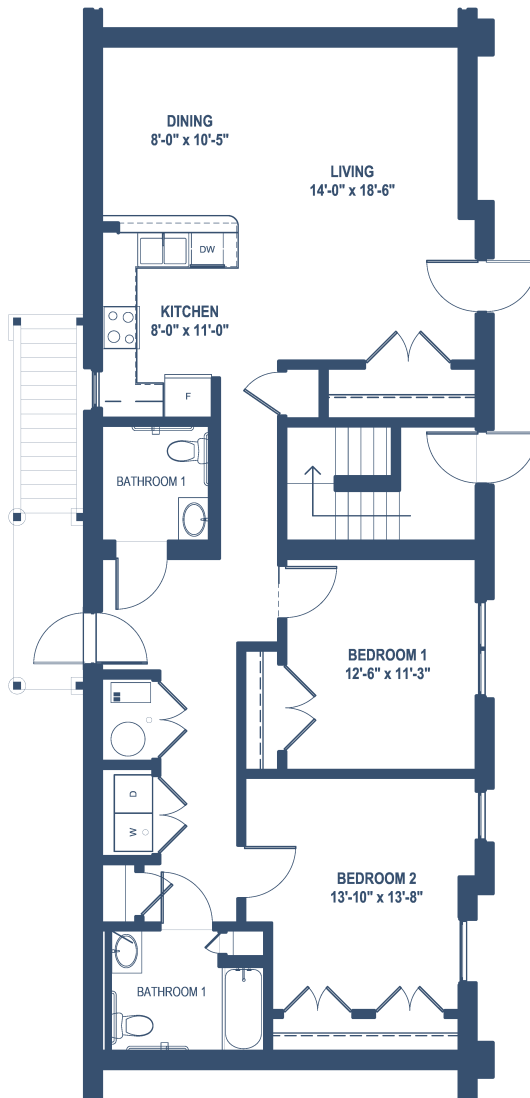

2058 W. Randolph St.

1,186 Sq. Ft.

2 Bedrooms, 1-1/2 Baths

Similar Units (accessible)

2018 W. Randolph
2026 W. Randolph
2034 W. Randolph
2042 W. Randolph

Westhaven Park

The Near West Side's Great New Neighborhood

Dimensions and square footage are approximate and may be subject to change at any time.