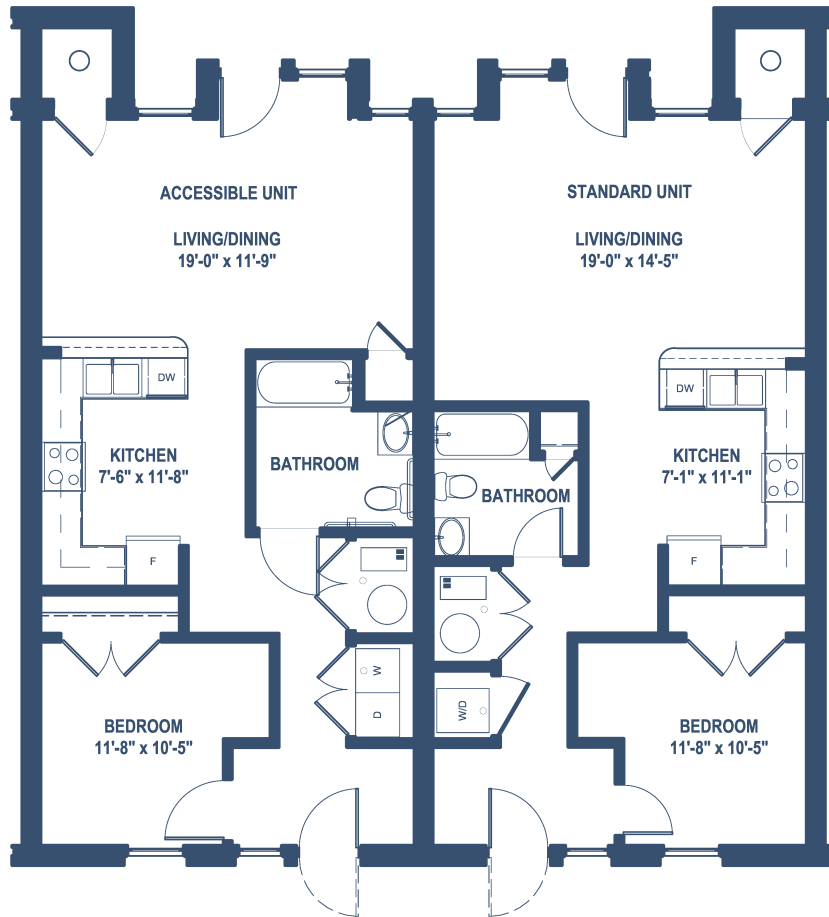

2145 W. Maypole Ave.  
Unit A

718 Sq. Ft. • 1 Bedroom, 1 Bath

2143 W. Maypole Ave.  
Unit A

718 Sq. Ft. • 1 Bedroom, 1 Bath

Similar Units (standard)

- |                   |                   |                   |
|-------------------|-------------------|-------------------|
| 2018 W. Maypole A | 2116 W. Maypole A | 2137 W. Maypole A |
| 2020 W. Maypole A | 2118 W. Maypole A | 2139 W. Maypole A |
| 2022 W. Maypole A | 2117 W. Maypole A | 2141 W. Maypole A |
| 2024 W. Maypole A | 2119 W. Maypole A | 2142 W. Maypole A |
| 2026 W. Maypole A | 2121 W. Maypole A | 2144 W. Maypole A |
| 2028 W. Maypole A | 2123 W. Maypole A | 2146 W. Maypole A |
| 2030 W. Maypole A | 2125 W. Maypole A | 130 N. Hoyne A    |
| 2032 W. Maypole A | 2127 W. Maypole A | 132 N. Hoyne A    |
| 2034 W. Maypole A | 2129 W. Maypole A | 134 N. Hoyne A    |
| 2036 W. Maypole A | 2133 W. Maypole A | 116 N. Hoyne A    |
| 2114 W. Maypole A | 2135 W. Maypole A | 118 N. Hoyne A    |

Similar Units (accessible)

- |                   |                   |
|-------------------|-------------------|
| 2014 W. Maypole A | 2115 W. Maypole A |
| 2016 W. Maypole A | 2131 W. Maypole A |
| 2038 W. Maypole A | 114 N. Hoyne A    |
| 2040 W. Maypole A | 115 N. Leavitt A  |

*Westhaven Park*

The Near West Side's Great New Neighborhood

Dimensions and square footage are approximate and may be subject to change at any time.

# 133 N. Leavitt St. • Unit A

698 Sq. Ft.  
1 Bedroom, 1 Bath