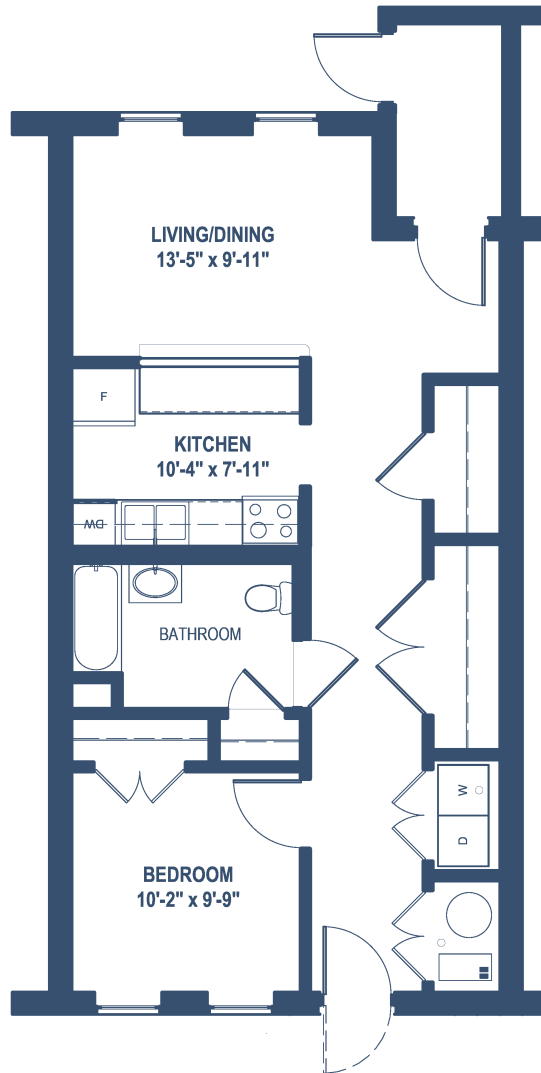

2145 W. Maypole Ave.  
Unit A

718 Sq. Ft. • 1 Bedroom, 1 Bath

2143 W. Maypole Ave.  
Unit A

718 Sq. Ft. • 1 Bedroom, 1 Bath

Similar Units (standard)

- |                   |                   |                   |
|-------------------|-------------------|-------------------|
| 2018 W. Maypole A | 2116 W. Maypole A | 2137 W. Maypole A |
| 2020 W. Maypole A | 2118 W. Maypole A | 2139 W. Maypole A |
| 2022 W. Maypole A | 2117 W. Maypole A | 2141 W. Maypole A |
| 2024 W. Maypole A | 2119 W. Maypole A | 2142 W. Maypole A |
| 2026 W. Maypole A | 2121 W. Maypole A | 2144 W. Maypole A |
| 2028 W. Maypole A | 2123 W. Maypole A | 2146 W. Maypole A |
| 2030 W. Maypole A | 2125 W. Maypole A | 130 N. Hoyne A    |
| 2032 W. Maypole A | 2127 W. Maypole A | 132 N. Hoyne A    |
| 2034 W. Maypole A | 2129 W. Maypole A | 134 N. Hoyne A    |
| 2036 W. Maypole A | 2133 W. Maypole A | 116 N. Hoyne A    |
| 2114 W. Maypole A | 2135 W. Maypole A | 118 N. Hoyne A    |

Similar Units (accessible)

- |                   |                   |
|-------------------|-------------------|
| 2014 W. Maypole A | 2115 W. Maypole A |
| 2016 W. Maypole A | 2131 W. Maypole A |
| 2038 W. Maypole A | 114 N. Hoyne A    |
| 2040 W. Maypole A | 115 N. Leavitt A  |

*Westhaven Park*

The Near West Side's Great New Neighborhood

Dimensions and square footage are approximate and may be subject to change at any time.

# 133 N. Leavitt St. • Unit A

698 Sq. Ft.  
1 Bedroom, 1 Bath